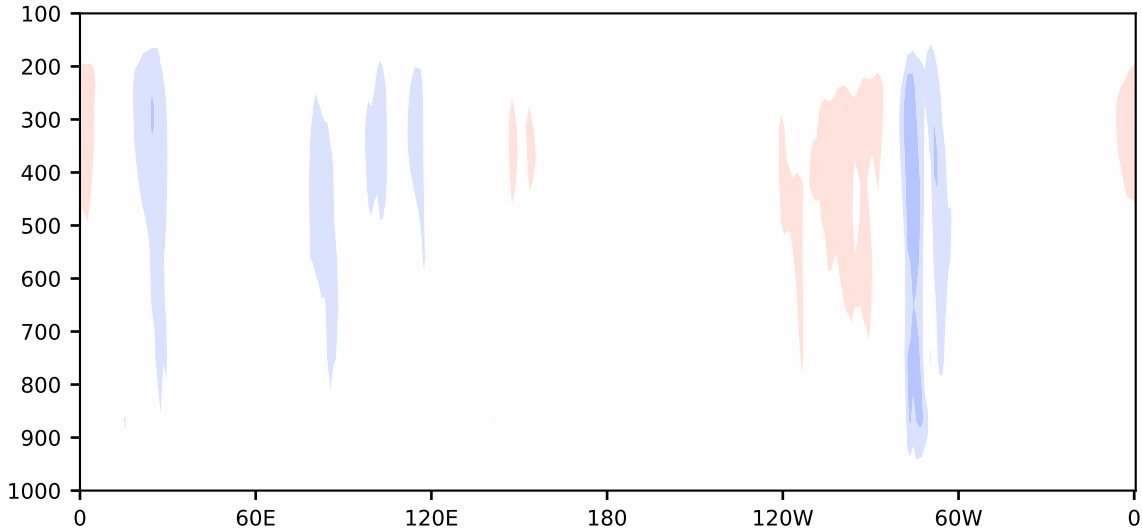

# Difference

Max 2.82  
Mean -0.00  
Min -6.05

RMSE 1.16  
CORR 0.98