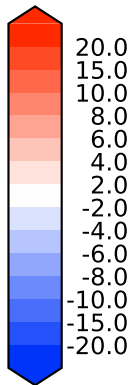

# Difference

Max 2.82  
Mean -0.00  
Min -6.05

RMSE 1.16  
CORR 0.98