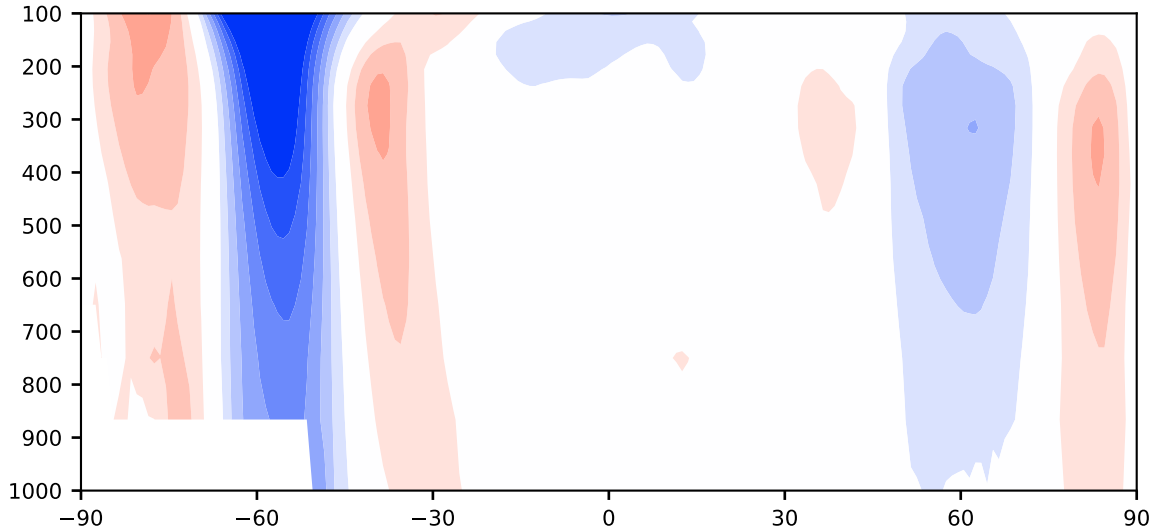

Difference

Max 2.02
Mean -0.13
Min -7.24

RMSE 1.17
CORR 1.00