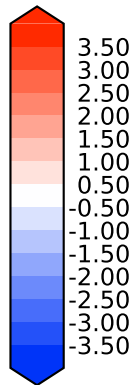

Difference

Max 2.02
Mean -0.13
Min -7.24

RMSE 1.17
CORR 1.00