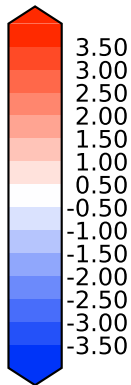

# Difference

Max 1.40  
Mean -0.04  
Min -1.21

RMSE 0.51  
CORR 1.00