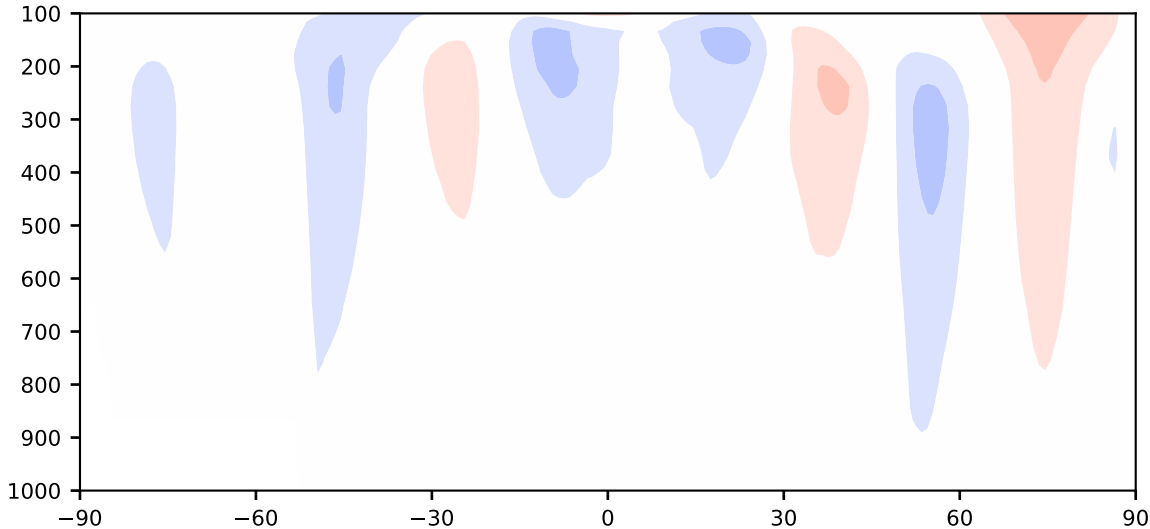

# Difference

Max 1.40  
Mean -0.04  
Min -1.21

RMSE 0.51  
CORR 1.00