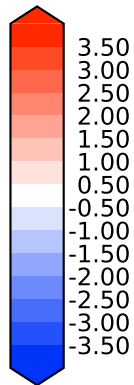

Difference

Max 1.48
Mean -0.10
Min -1.62

RMSE 0.53
CORR 1.00