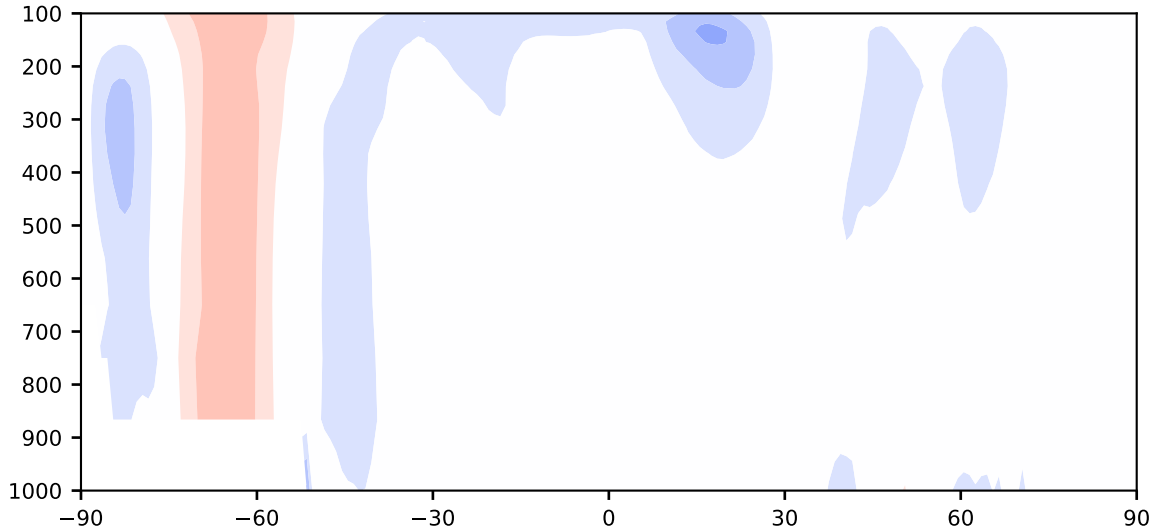

Difference

Max 1.48
Mean -0.10
Min -1.62

RMSE 0.53
CORR 1.00