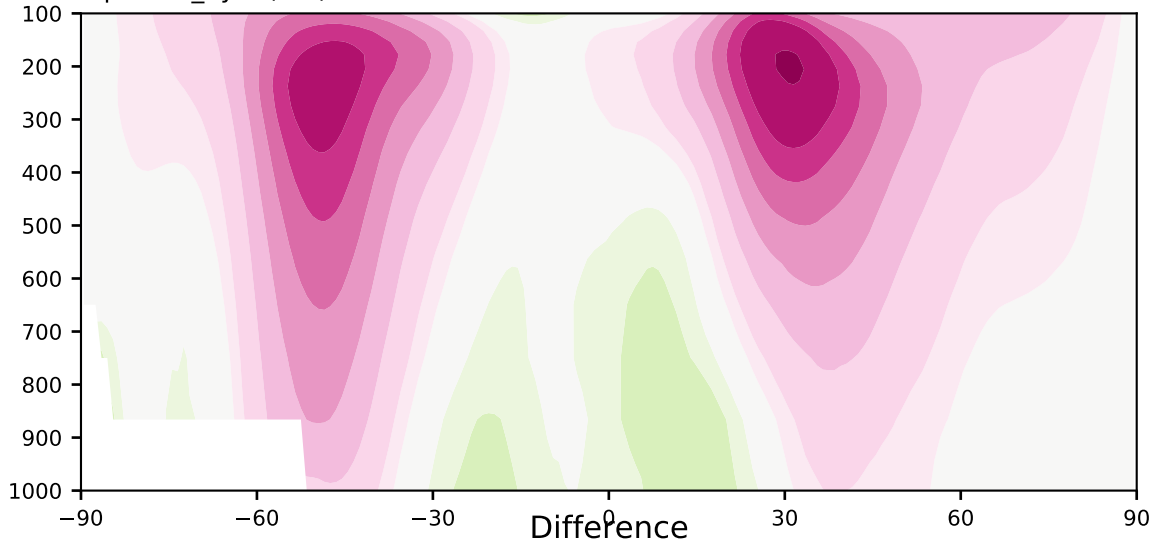

alpha3.0_5yrs (2-6)

m/s

Max 41.26
Mean 6.54
Min -9.20

40.0
30.0
25.0
20.0
15.0
10.0
5.0
2.5
-2.5
-5.0
-10.0
-15.0
-20.0
-25.0
-30.0
-40.0