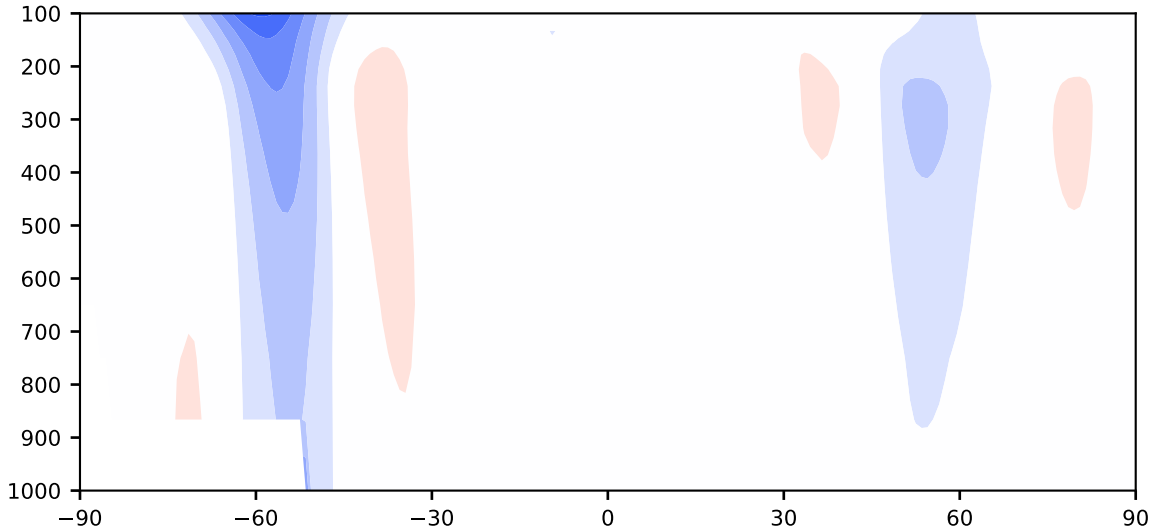

Difference

Max 0.84
Mean -0.08
Min -3.10

RMSE 0.57
CORR 1.00