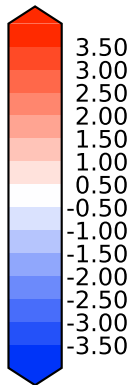

Difference

Max 0.84
Mean -0.08
Min -3.10

RMSE 0.57
CORR 1.00