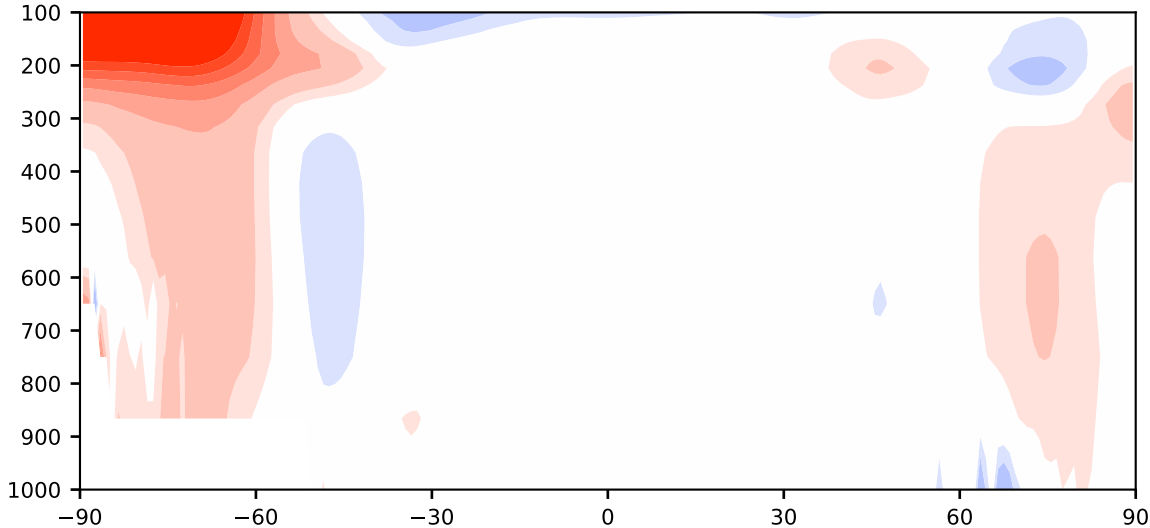

Difference

Max 5.42
Mean 0.18
Min -0.99

RMSE 0.66
CORR 1.00