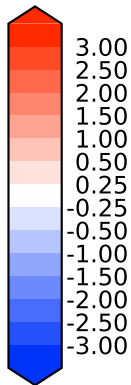

Difference

Max 5.42
Mean 0.18
Min -0.99

RMSE 0.66
CORR 1.00