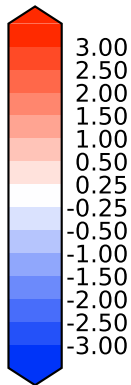

Difference

Max 6.19
Mean 0.18
Min -1.92

RMSE 0.66
CORR 1.00