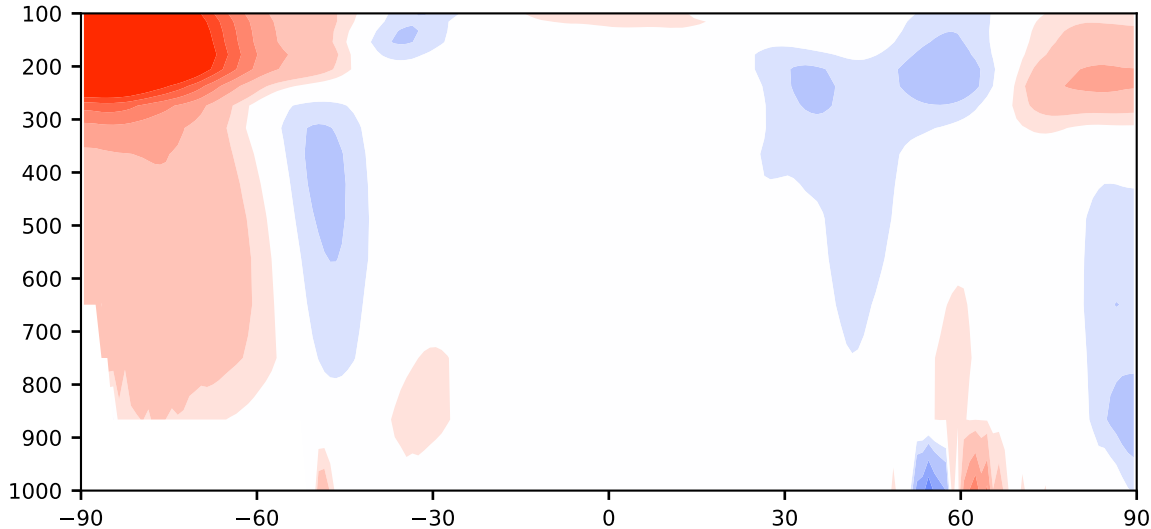

Difference

Max 6.19
Mean 0.18
Min -1.92

RMSE 0.66
CORR 1.00