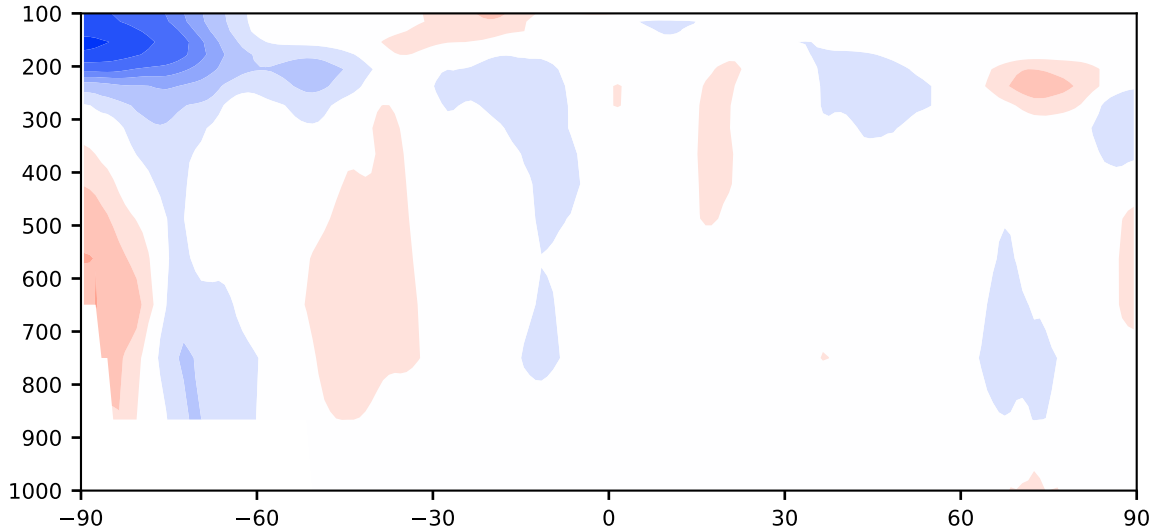

Difference

Max 5.25
Mean -0.31
Min -21.09

RMSE 1.62
CORR 1.00