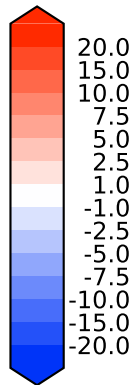

Difference

Max 5.25
Mean -0.31
Min -21.09

RMSE 1.62
CORR 1.00