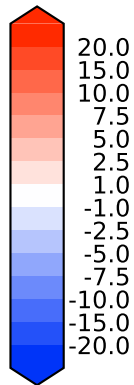

Difference

Max 5.79
Mean -0.08
Min -5.75

RMSE 0.89
CORR 1.00