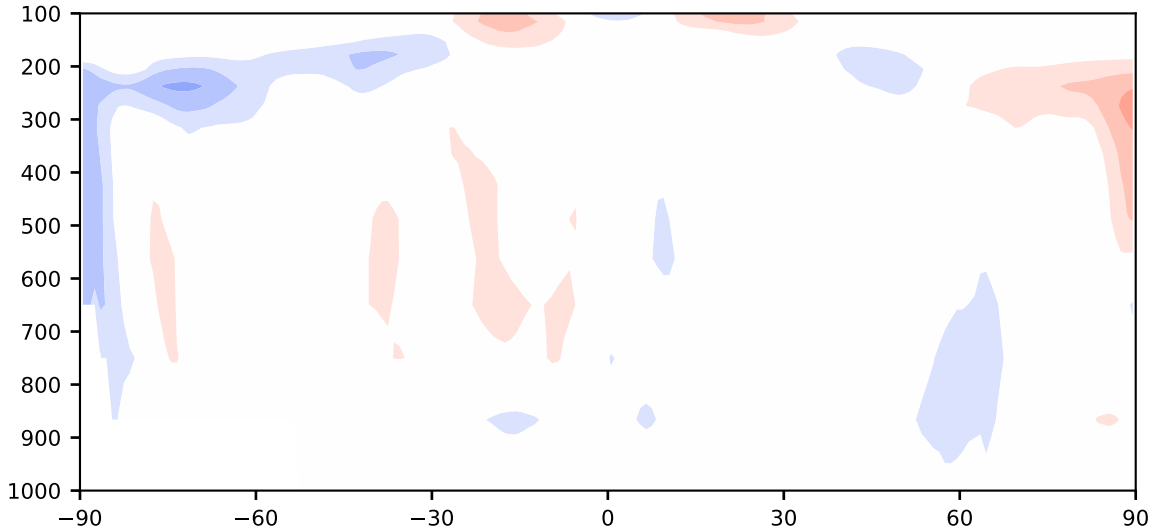

Difference

Max 5.79
Mean -0.08
Min -5.75

RMSE 0.89
CORR 1.00