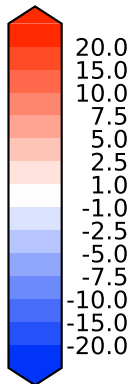

Difference

Max 10.69
Mean -0.12
Min -4.00

RMSE 0.79
CORR 1.00