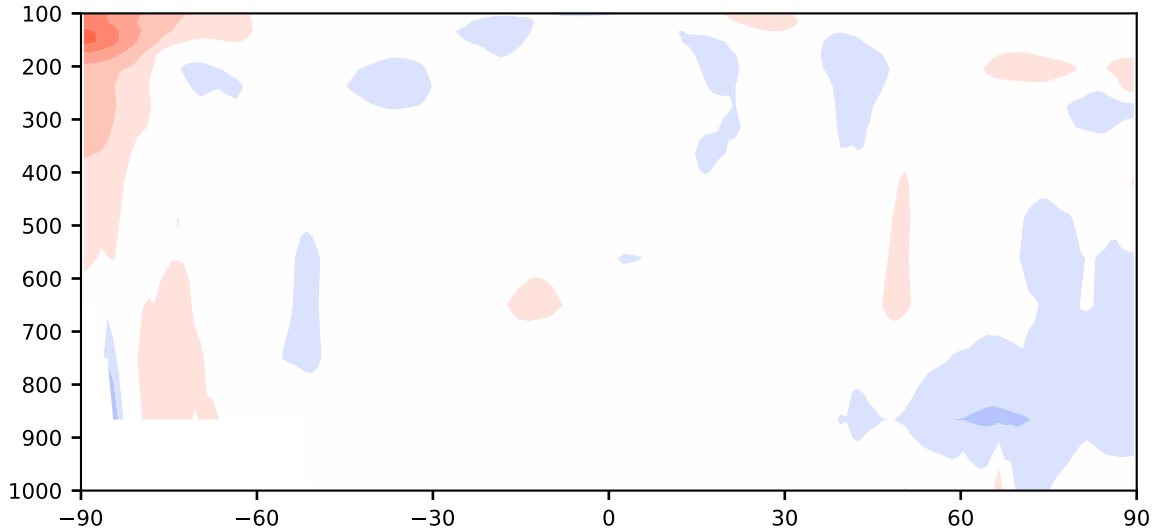

Difference

Max 10.69
Mean -0.12
Min -4.00

RMSE 0.79
CORR 1.00