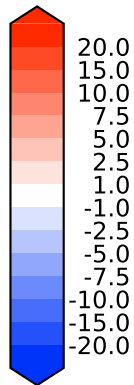

Difference

Max 3.28
Mean -0.06
Min -19.14

RMSE 1.56
CORR 1.00