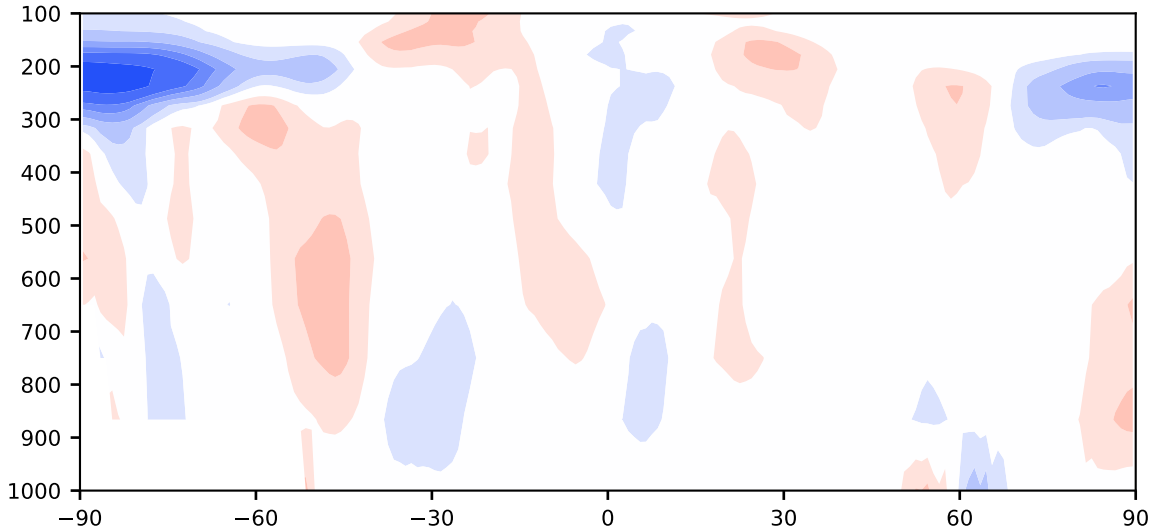

Difference

Max 3.28
Mean -0.06
Min -19.14

RMSE 1.56
CORR 1.00