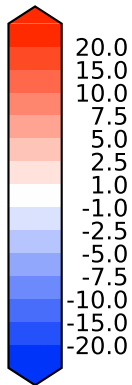

Difference

Max 1.90
Mean -0.15
Min -7.18

RMSE 0.75
CORR 1.00