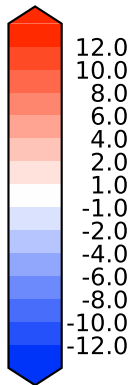

Difference

Max 12.44
Mean -0.21
Min -42.32

RMSE 1.03
CORR 0.99