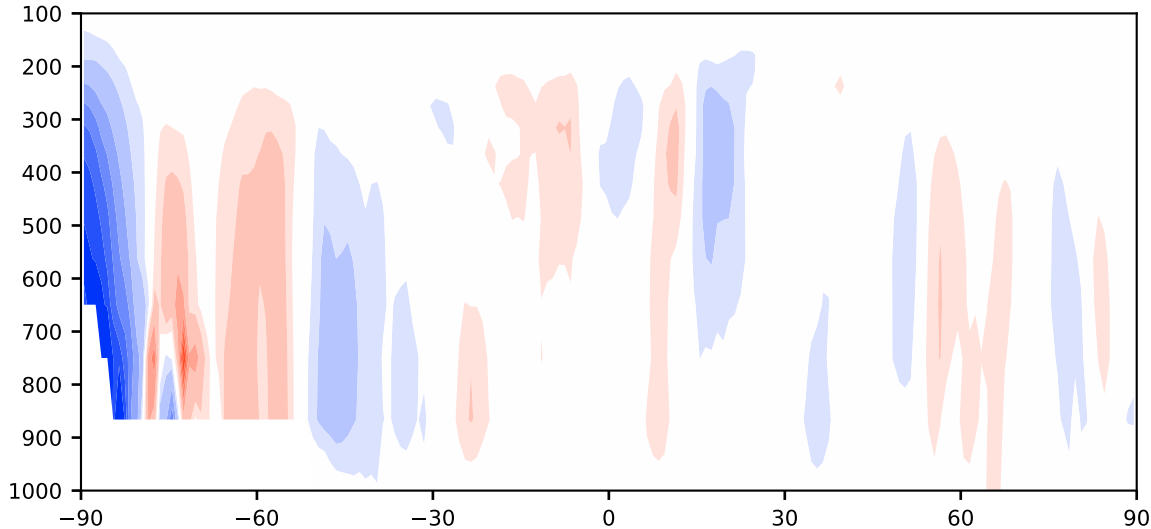

Difference

Max 12.44
Mean -0.21
Min -42.32

RMSE 1.03
CORR 0.99