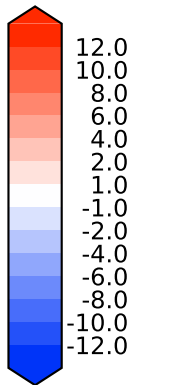

# Difference

Max 11.39  
Mean 0.07  
Min -6.84

RMSE 0.73  
CORR 1.00