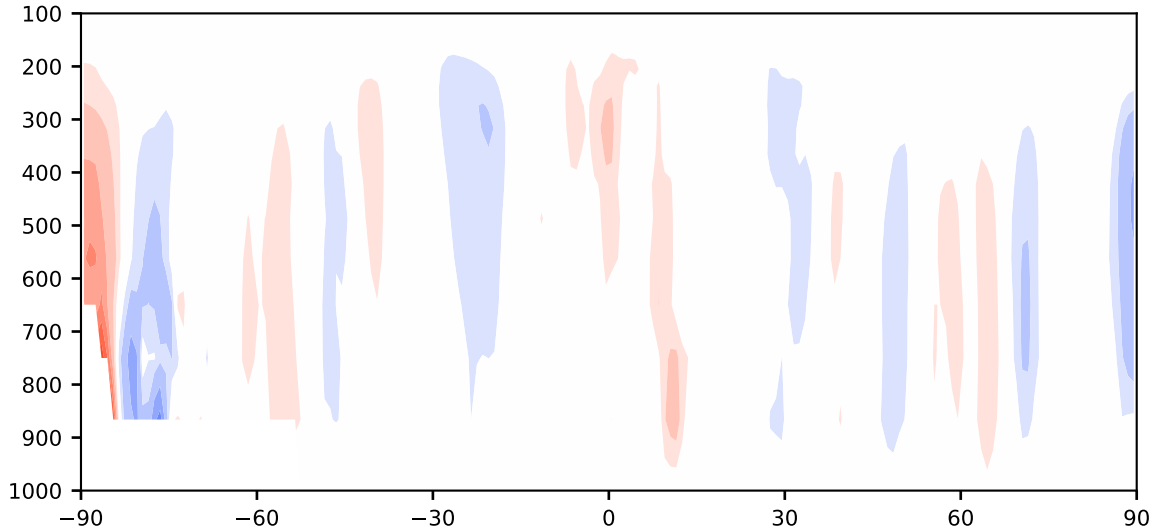

# Difference

Max 11.39  
Mean 0.07  
Min -6.84

RMSE 0.73  
CORR 1.00