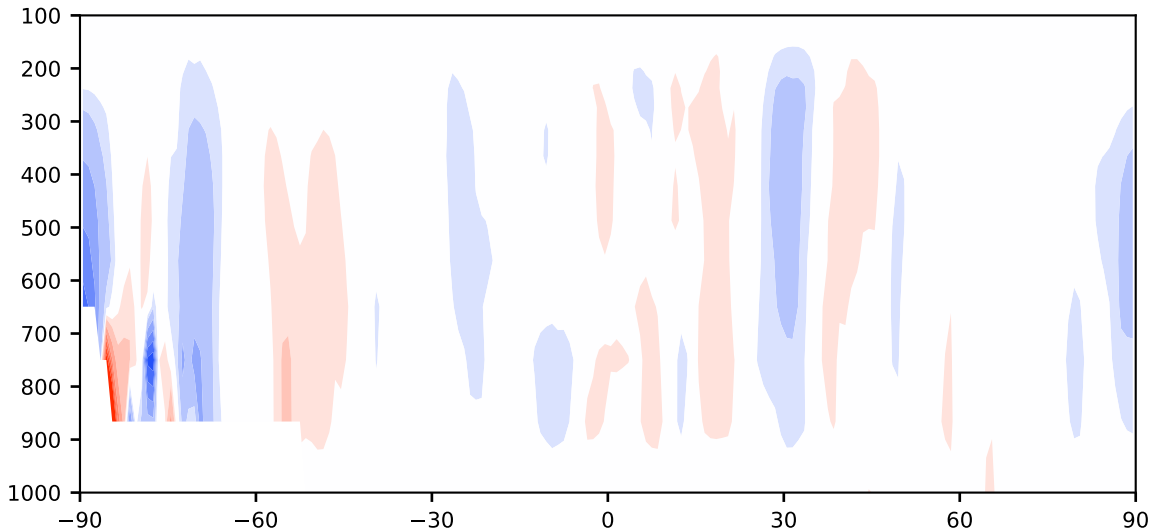

Difference

Max 21.33
Mean -0.04
Min -11.44

RMSE 0.85
CORR 1.00