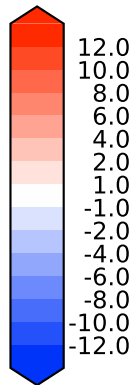

Difference

Max 21.33
Mean -0.04
Min -11.44

RMSE 0.85
CORR 1.00