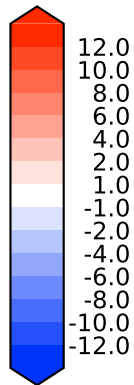

Difference

Max 7.48
Mean 0.06
Min -7.92

RMSE 1.18
CORR 0.99