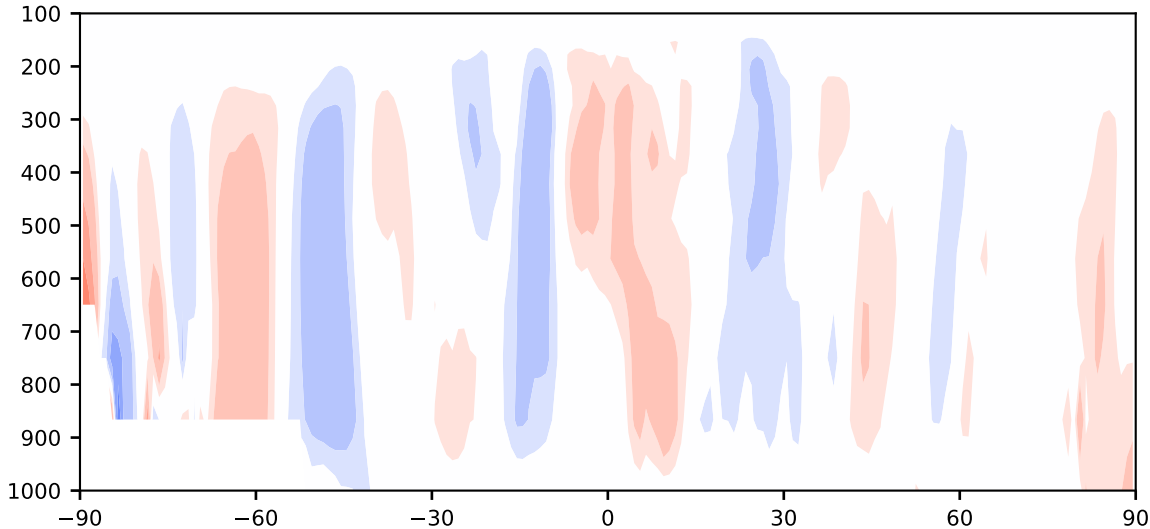

Difference

Max 7.48
Mean 0.06
Min -7.92

RMSE 1.18
CORR 0.99