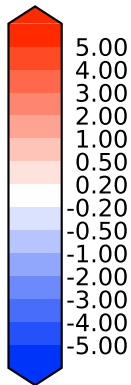

Difference

Max 0.39
Mean -0.15
Min -1.13

RMSE 0.38
CORR 1.00