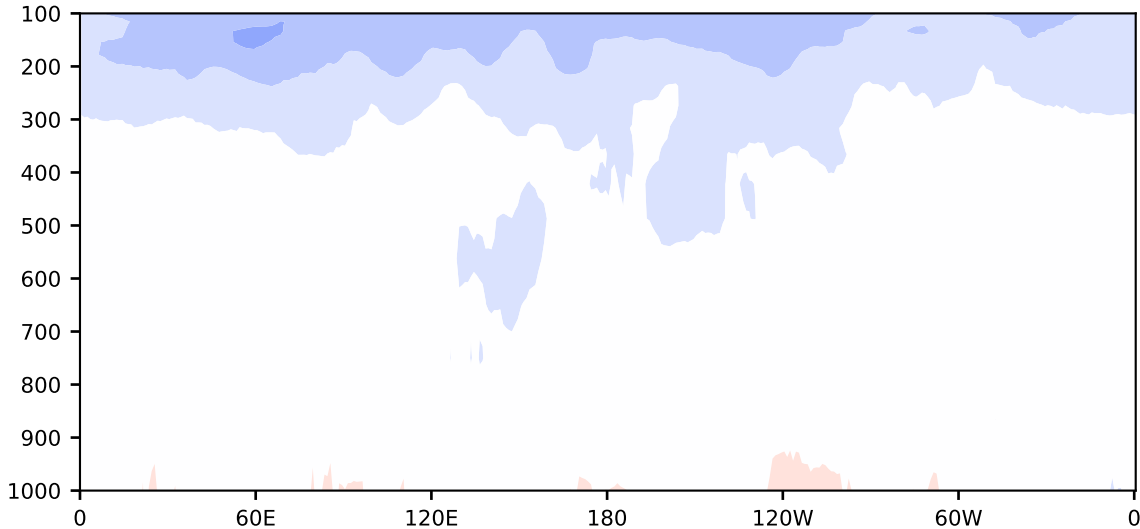

Difference

Max 0.39
Mean -0.15
Min -1.13

RMSE 0.38
CORR 1.00