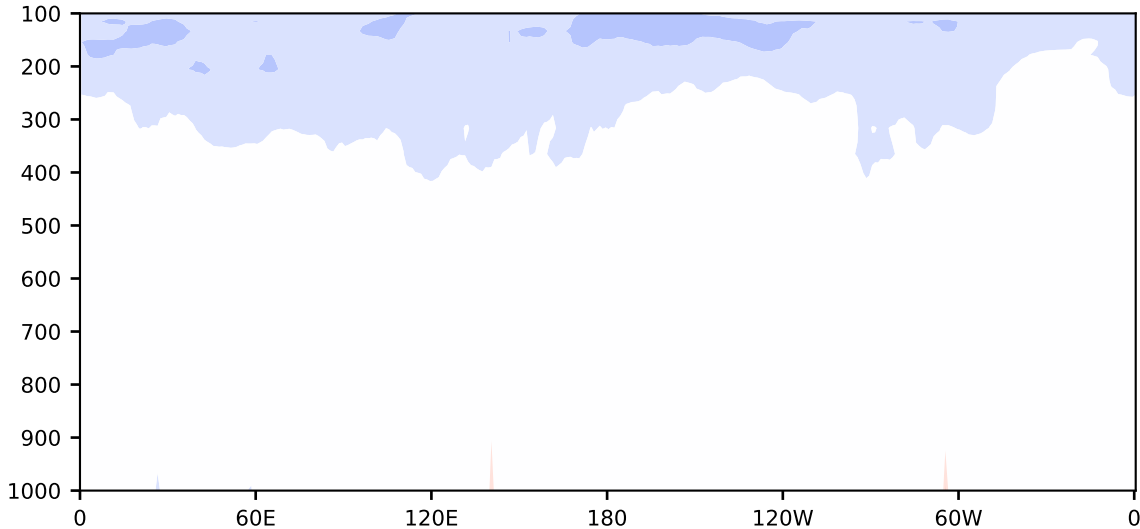

Difference

Max 0.56
Mean -0.11
Min -0.72

RMSE 0.28
CORR 1.00