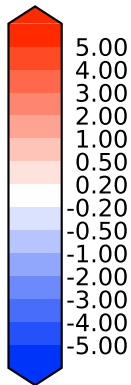

Difference

Max 0.95
Mean 0.06
Min -0.92

RMSE 0.24
CORR 1.00