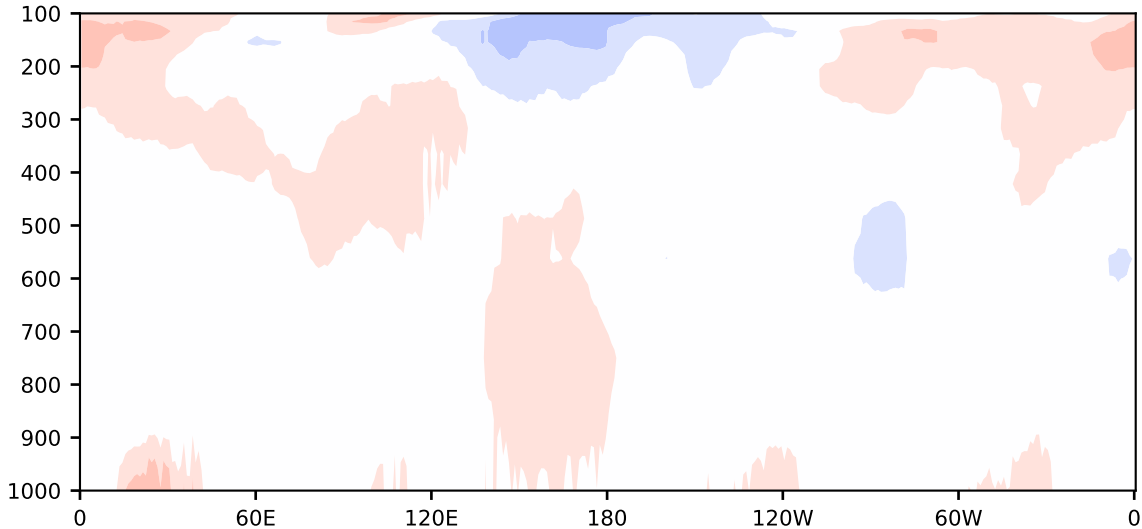

Difference

Max 0.95
Mean 0.06
Min -0.92

RMSE 0.24
CORR 1.00