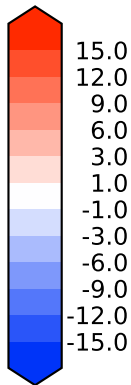

Difference

Max 1.74
Mean -0.16
Min -1.98

RMSE 0.68
CORR 1.00