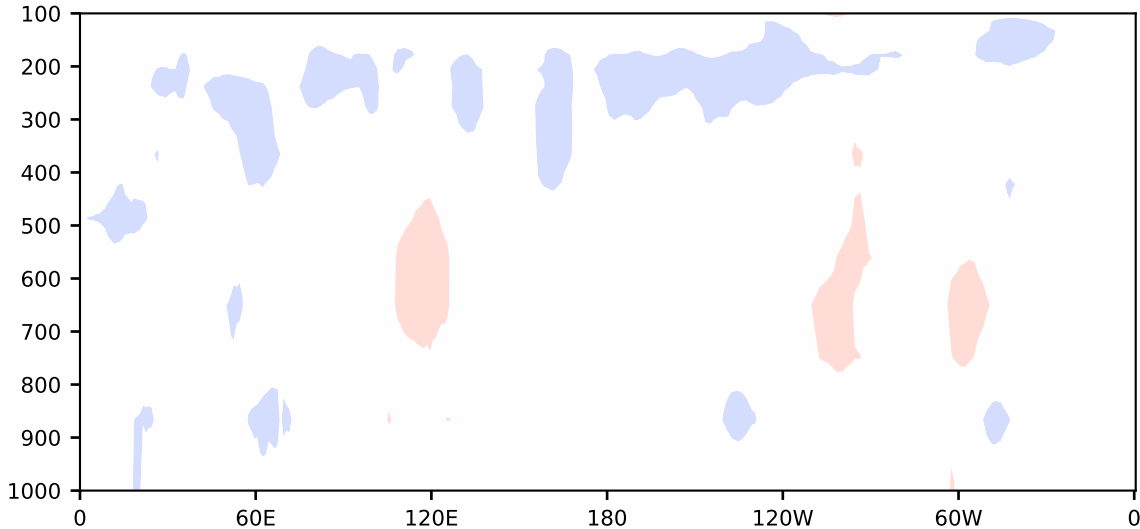

Difference

Max 1.74
Mean -0.16
Min -1.98

RMSE 0.68
CORR 1.00