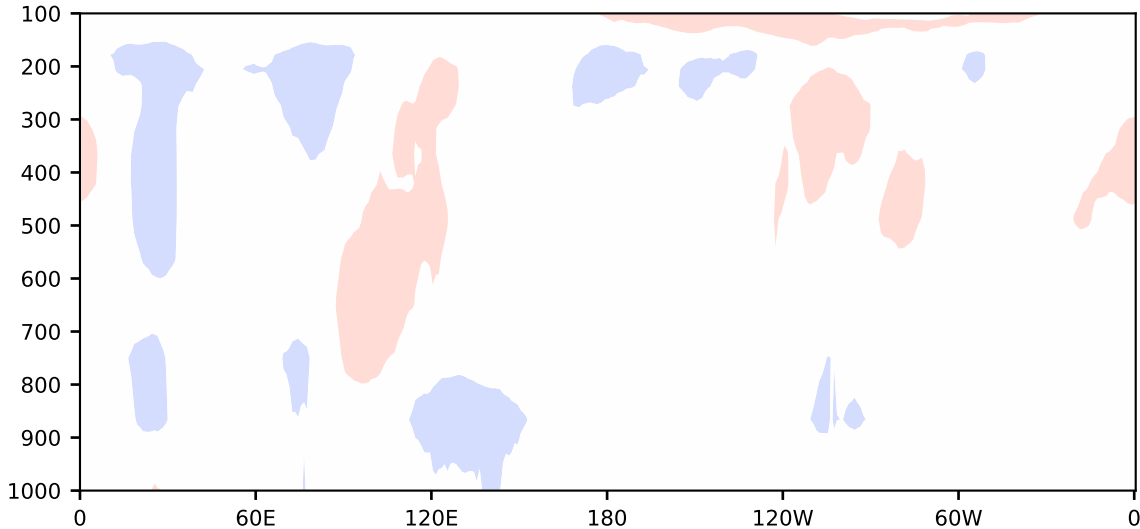

Difference

Max 2.34
Mean -0.02
Min -2.58

RMSE 0.78
CORR 1.00