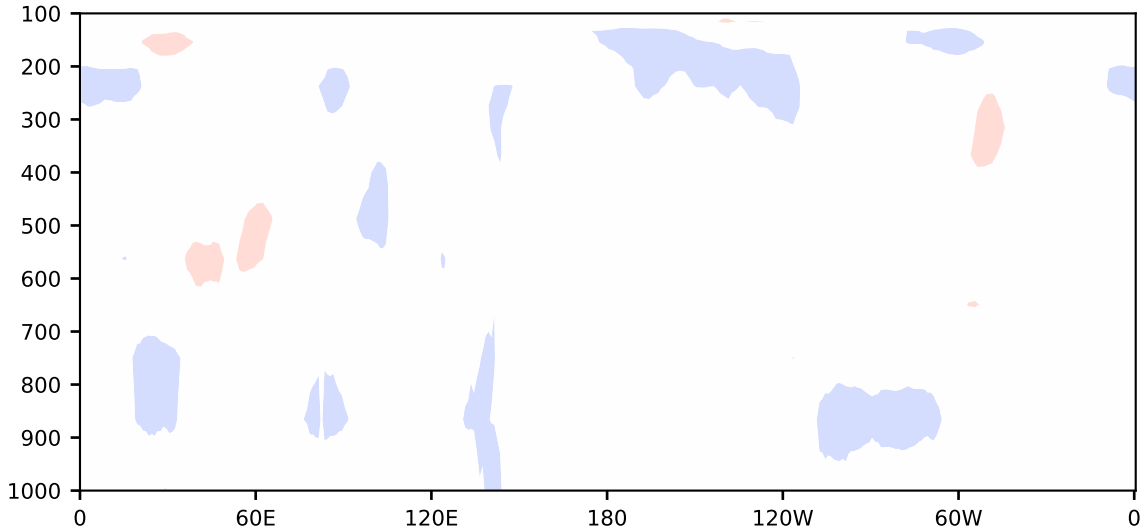

Difference

Max 1.48
Mean -0.18
Min -2.18

RMSE 0.61
CORR 1.00