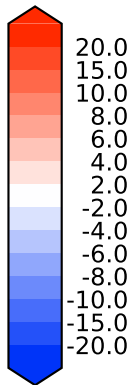

# Difference

Max 5.79  
Mean -0.01  
Min -3.35

RMSE 0.95  
CORR 0.99