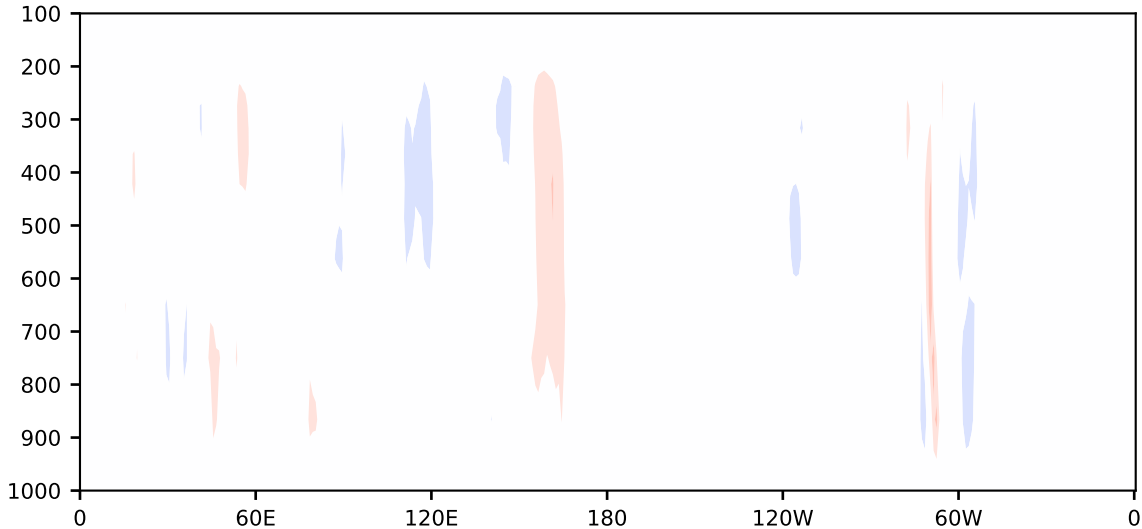

# Difference

Max 5.79  
Mean -0.01  
Min -3.35

RMSE 0.95  
CORR 0.99