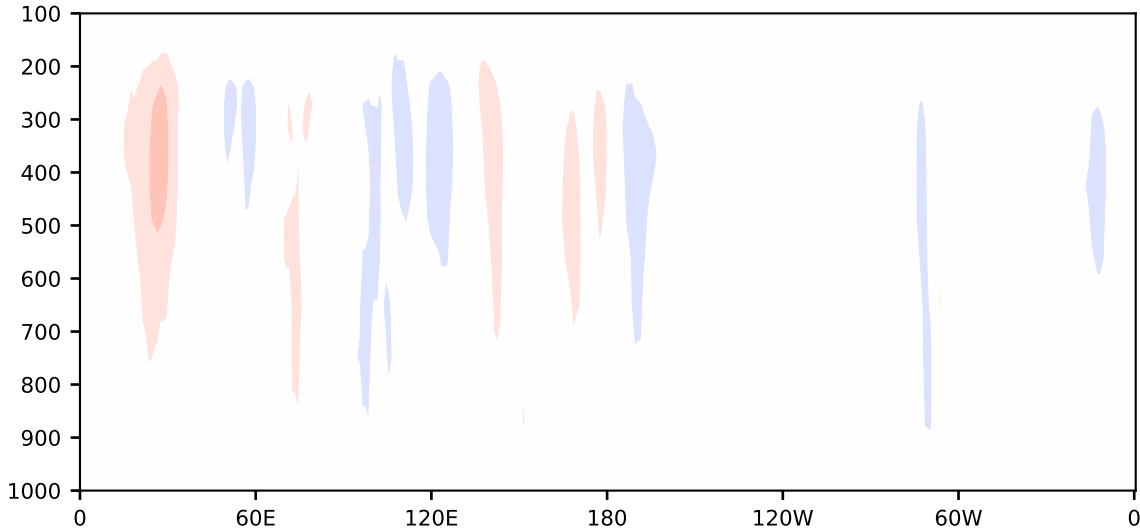

Difference

Max 5.23
Mean -0.00
Min -3.72

RMSE 1.13
CORR 0.97