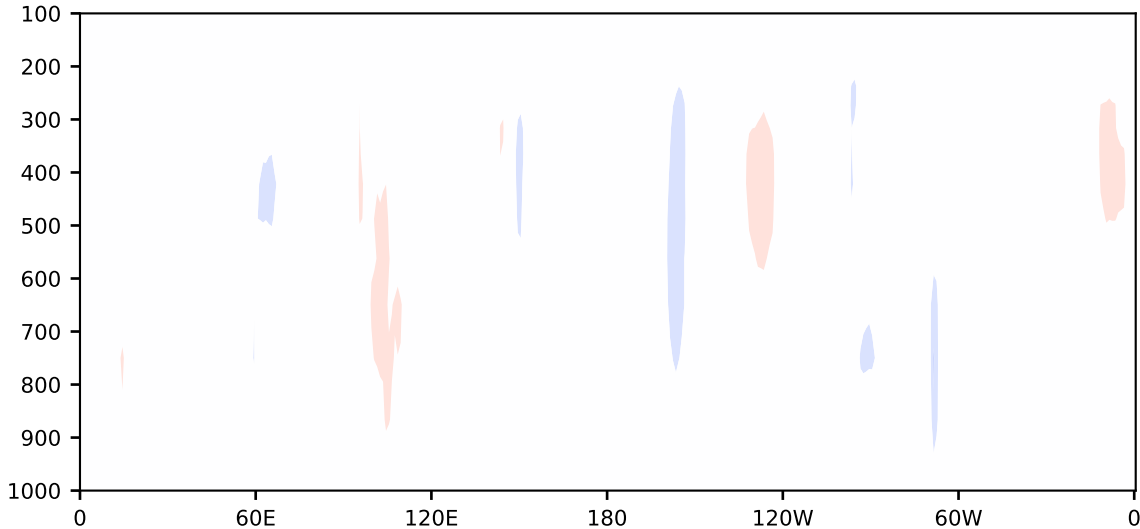

Difference

Max 2.58
Mean -0.00
Min -4.30

RMSE 0.82
CORR 0.99