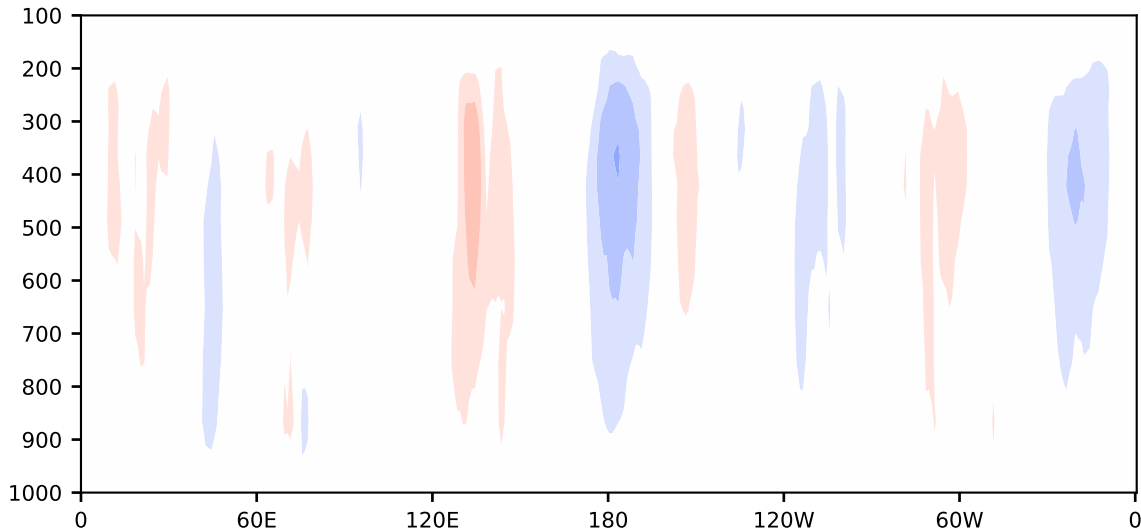

Difference

Max 5.73
Mean 0.01
Min -6.15

RMSE 1.42
CORR 0.98