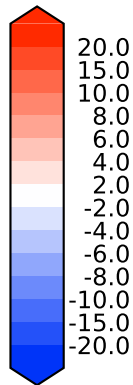

Difference

Max 2.20
Mean -0.00
Min -2.34

RMSE 0.63
CORR 0.99