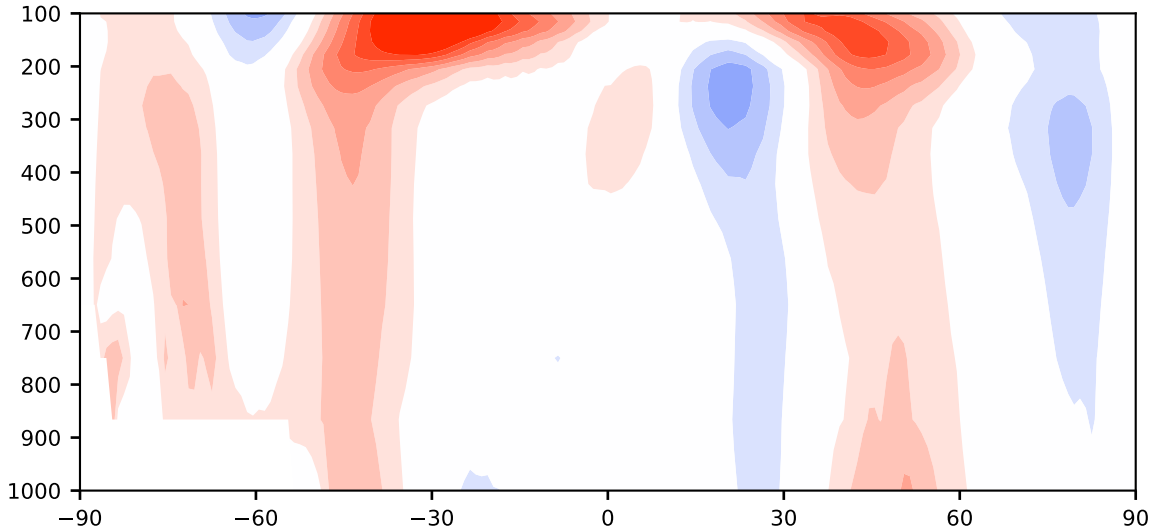

Model - Observations

Max 10.68
Mean 0.68
Min -3.68

RMSE 2.78
CORR 0.98