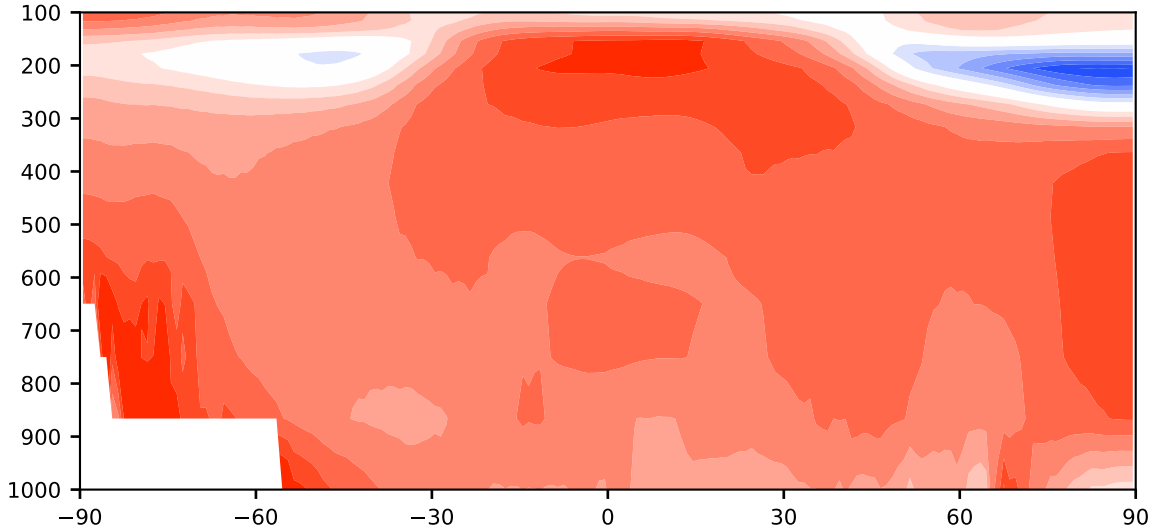

# Model - Observations

Max 9.17  
Mean 4.51  
Min -7.06

RMSE 4.75  
CORR 1.00