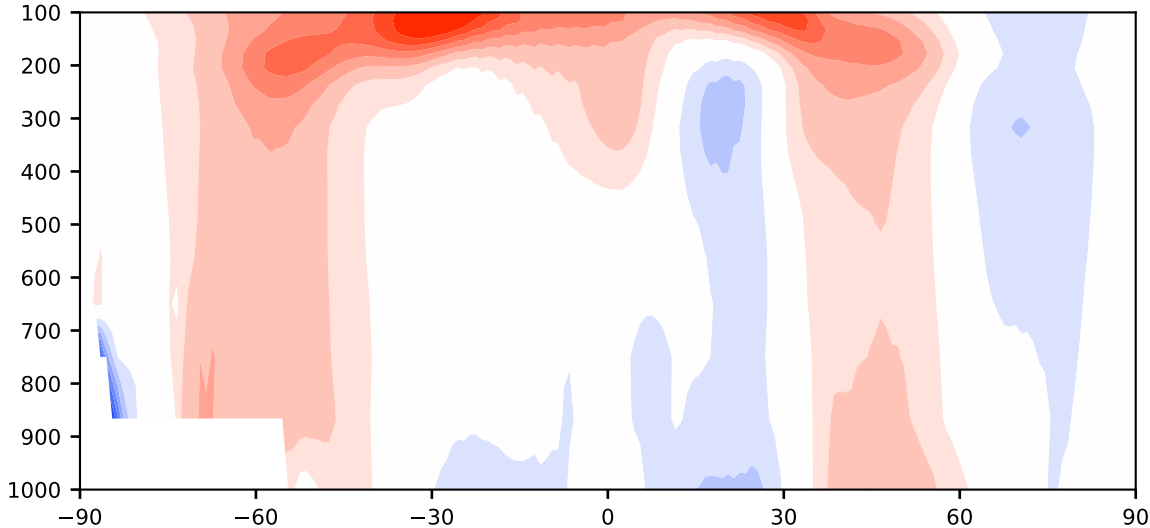

Model - Observations

Max 8.45
Mean 0.66
Min -7.04

RMSE 2.69
CORR 0.98