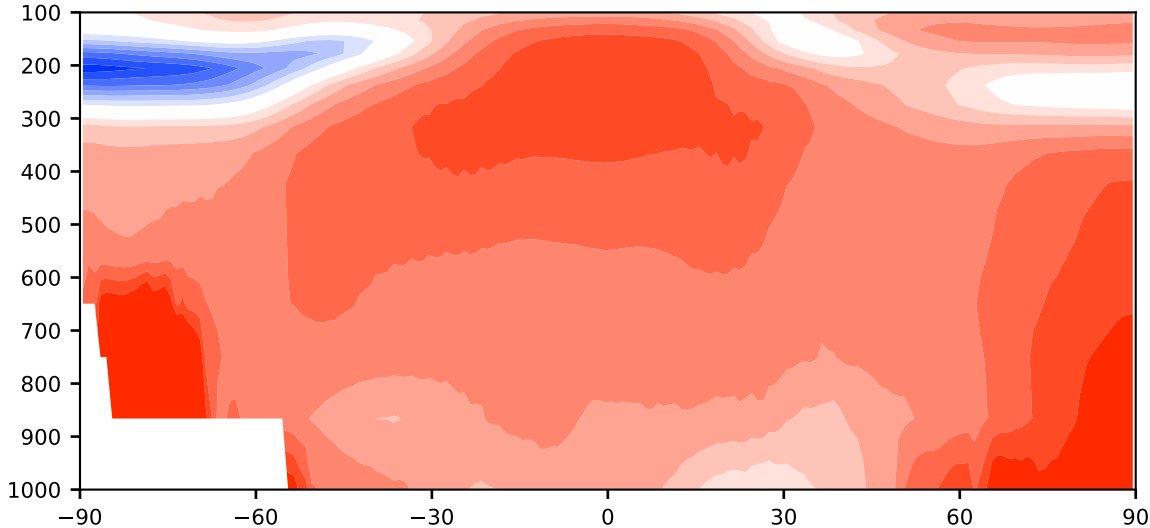

Model - Observations

Max 13.14
Mean 4.43
Min -7.55

RMSE 4.63
CORR 1.00