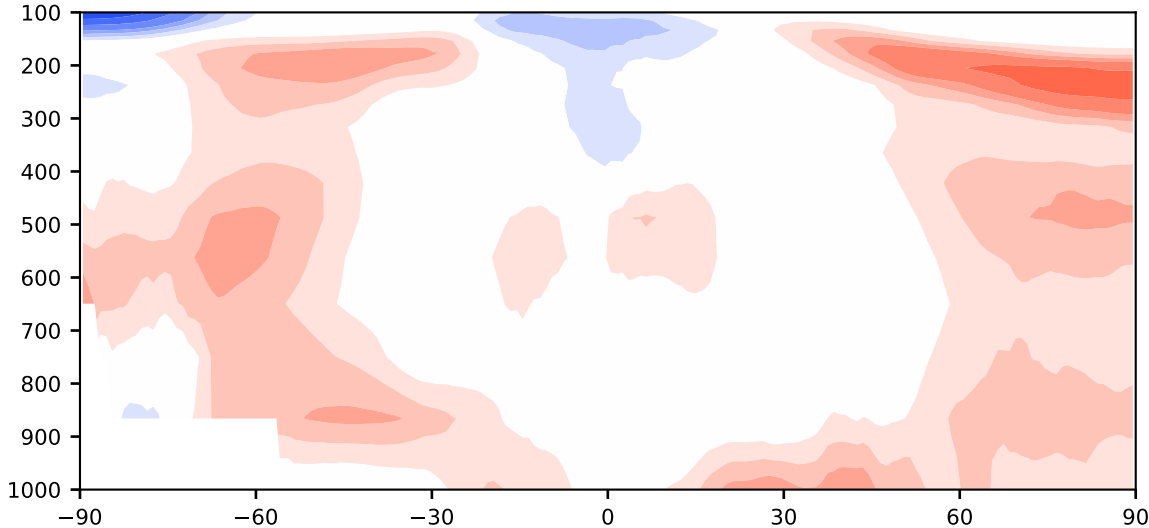

# Model - Observations

Max 38.63  
Mean 5.46  
Min -48.70

RMSE 8.41  
CORR 0.94