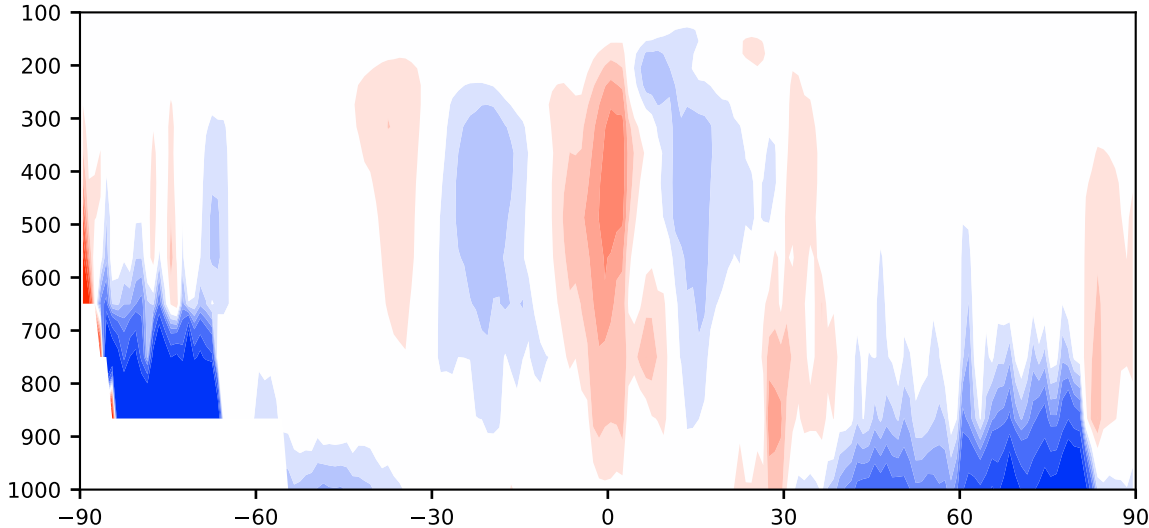

Model - Observations

Max 34.53
Mean -1.37
Min -88.89