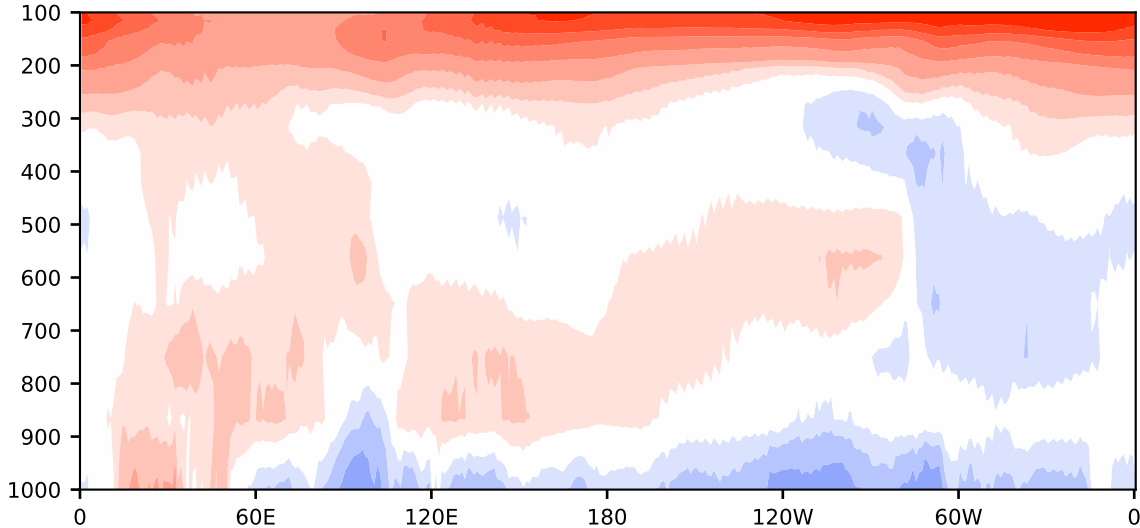

Model - Observations

Max 5.97
Mean 0.40
Min -1.89

RMSE 2.03
CORR 0.97