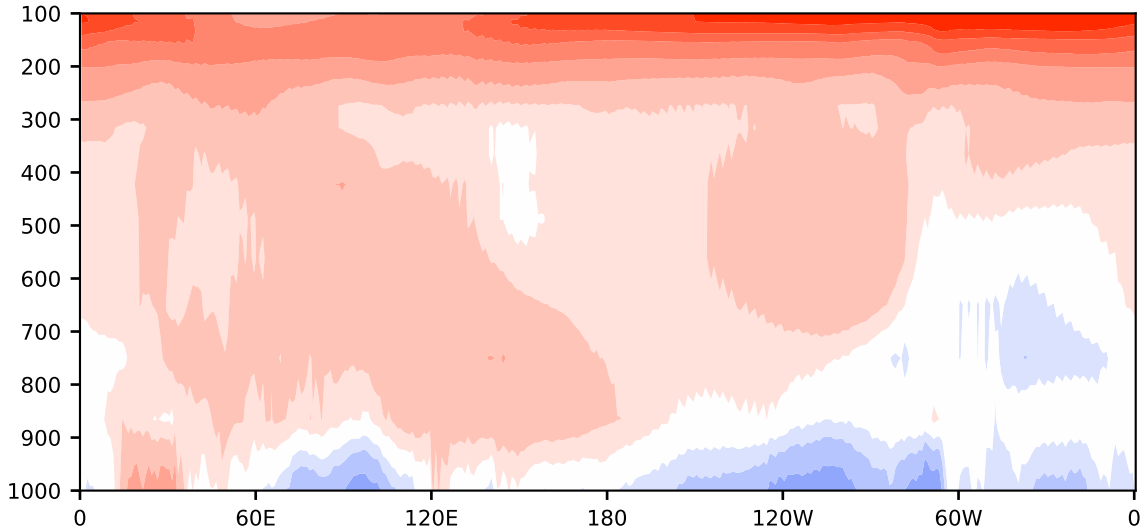

Model - Observations

Max 5.78
Mean 0.66
Min -1.94

RMSE 2.10
CORR 0.98