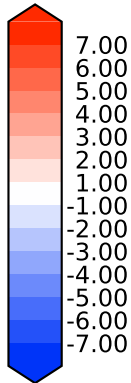

Model - Observations

Max 11.16
Mean 5.17
Min 1.20

RMSE 4.76
CORR 1.00