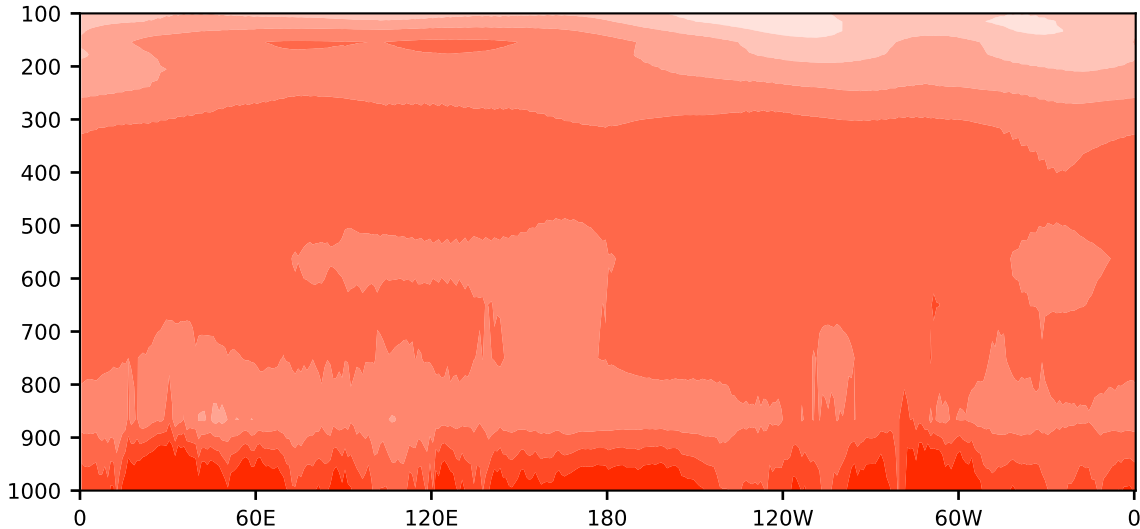

Model - Observations

Max 11.16
Mean 5.17
Min 1.20

RMSE 4.76
CORR 1.00