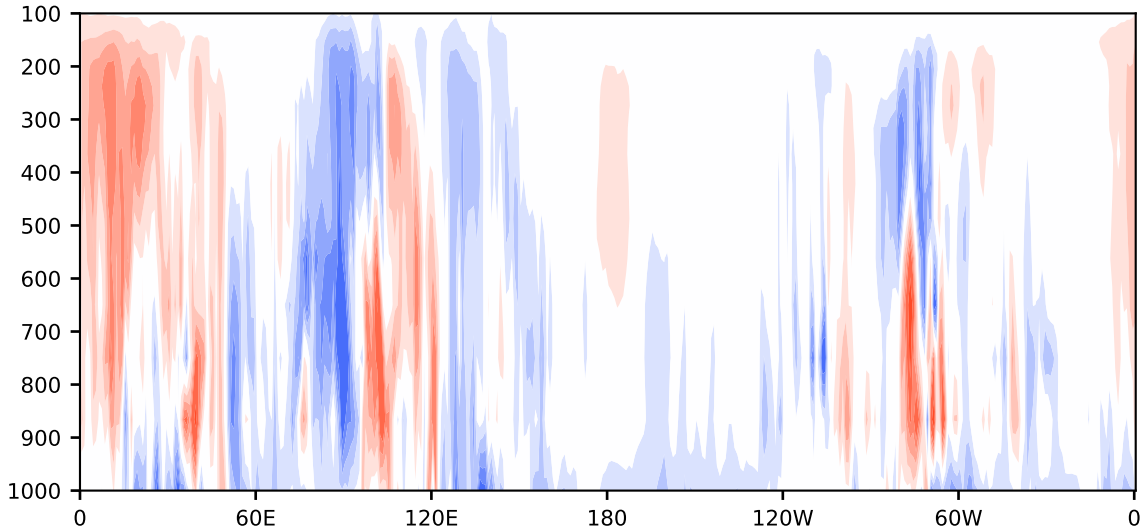

Model - Observations

Max 19.20
Mean -0.35
Min -13.96

RMSE 3.29
CORR 0.84