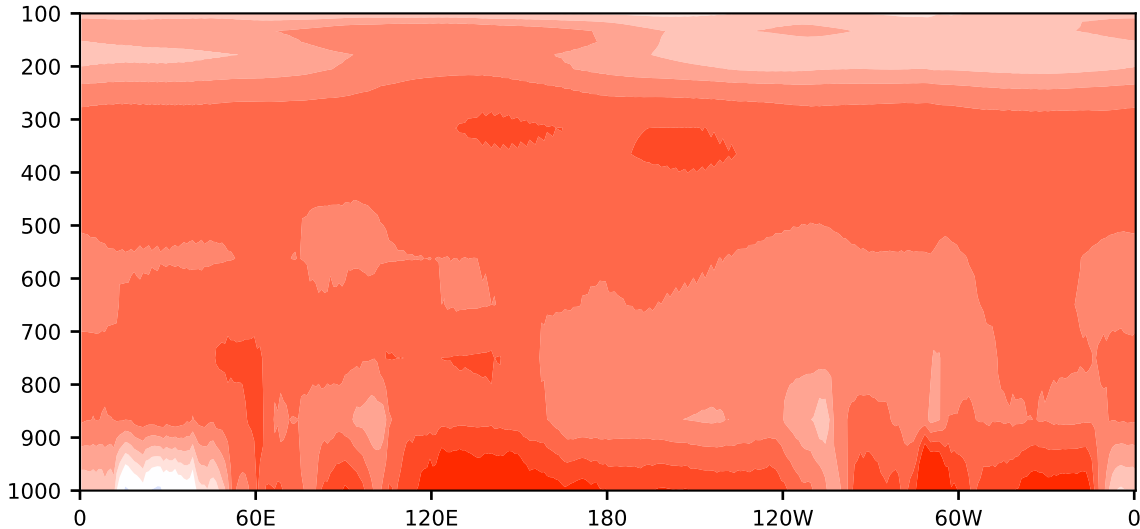

Model - Observations

Max 12.17
Mean 4.97
Min -1.45

RMSE 4.68
CORR 1.00