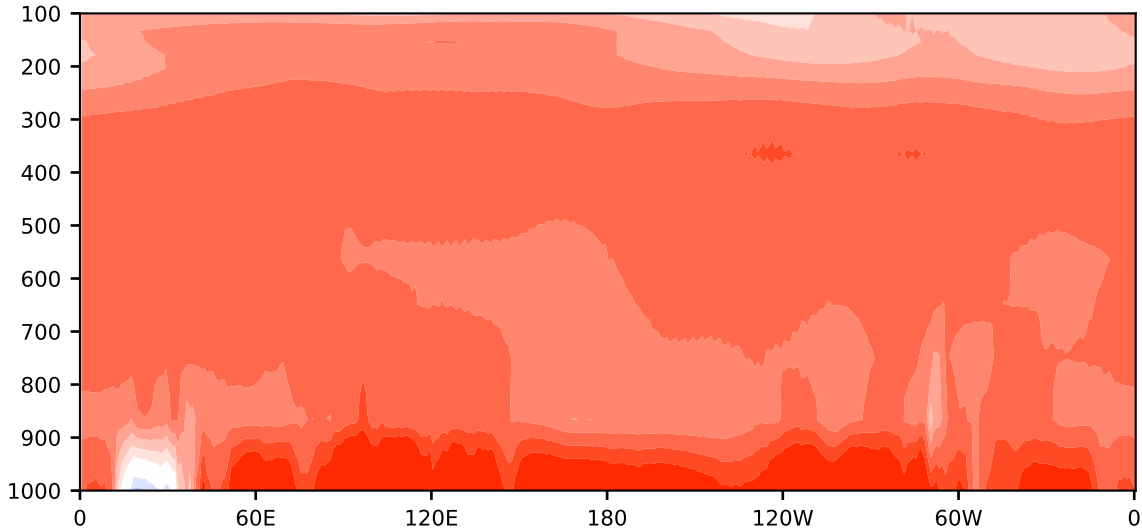

# Model - Observations

Max 13.16  
Mean 5.31  
Min -2.37

RMSE 4.95  
CORR 1.00