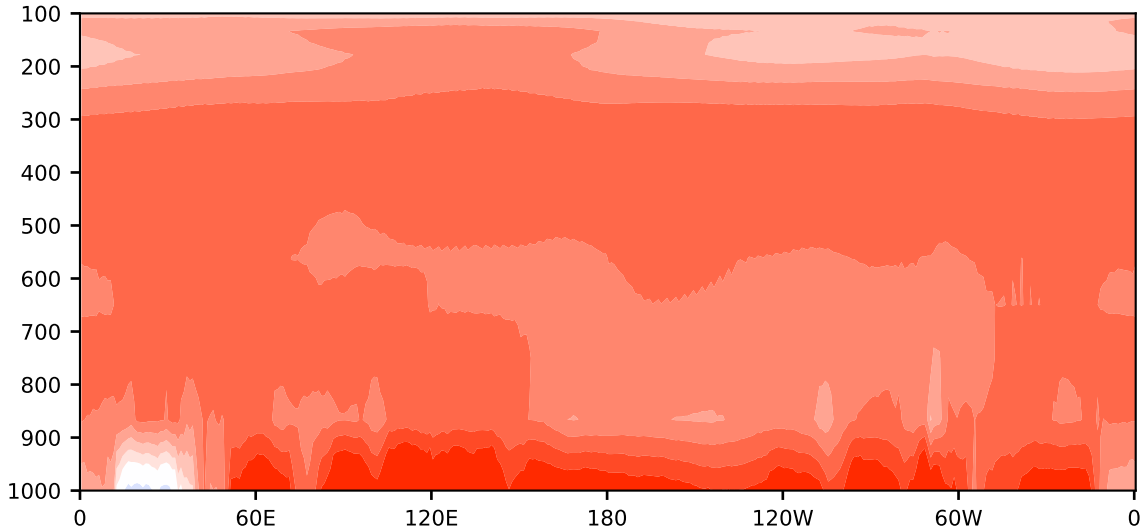

Model - Observations

Max 10.54
Mean 5.10
Min -1.75

RMSE 4.75
CORR 1.00