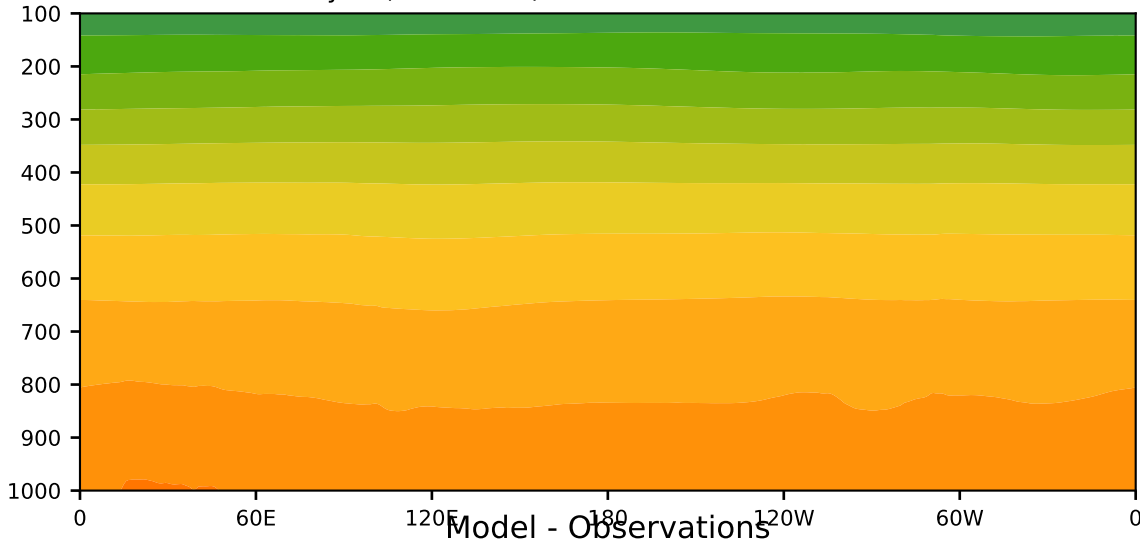

ERA-Interim Reanalysis (1979-2016)

K

Max 291.09
Mean 258.24
Min 203.69

300.0
295.0
290.0
280.0
270.0
260.0
250.0
240.0
230.0
220.0
210.0
200.0
190.0
185.0
180.0