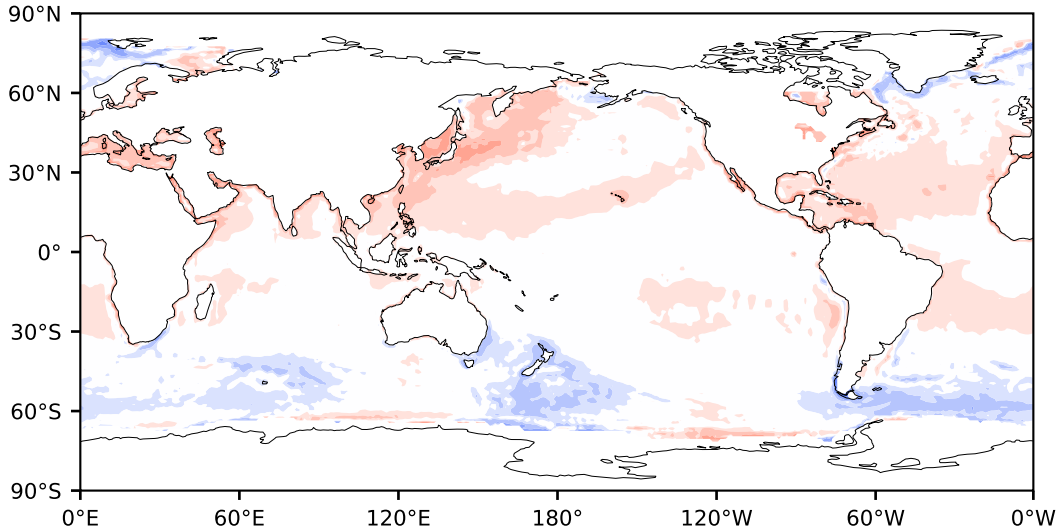

Model - Observations

Max 99.96
Mean 3.30
Min -107.79

RMSE 8.74
CORR 0.50