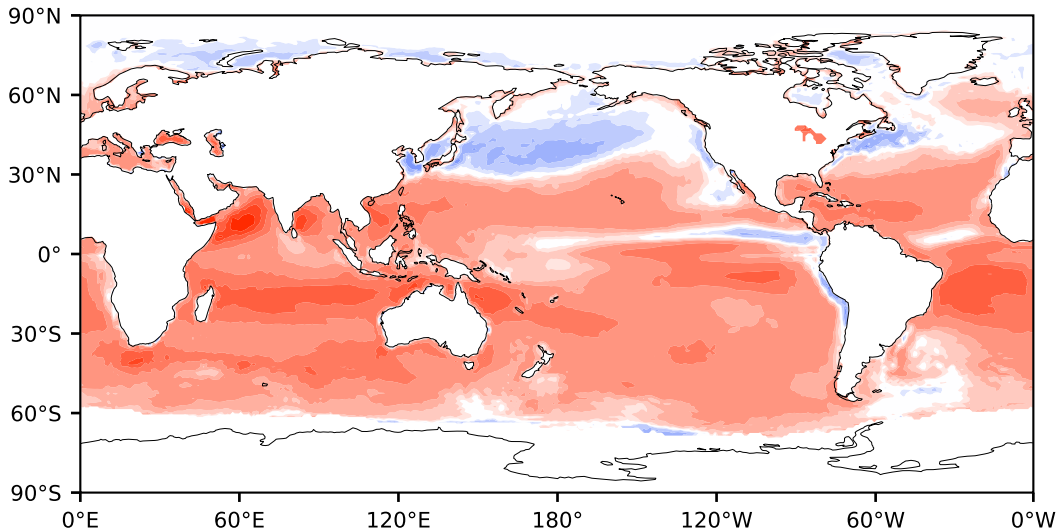

# Model - Observations

Max 305.81  
Mean 36.65  
Min -148.61

RMSE 47.81  
CORR 0.93