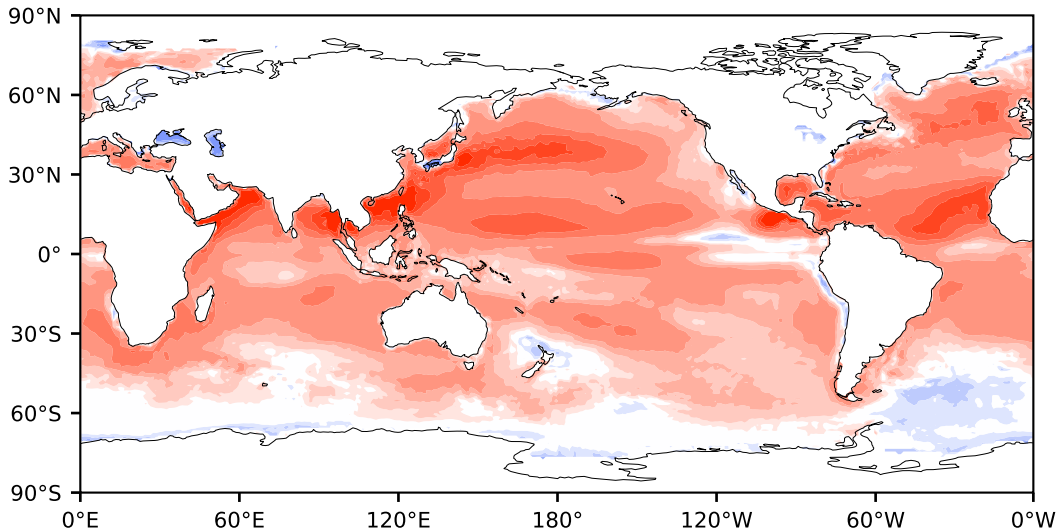

Model - Observations

Max 326.98
Mean 37.04
Min -124.30

RMSE 51.05
CORR 0.92