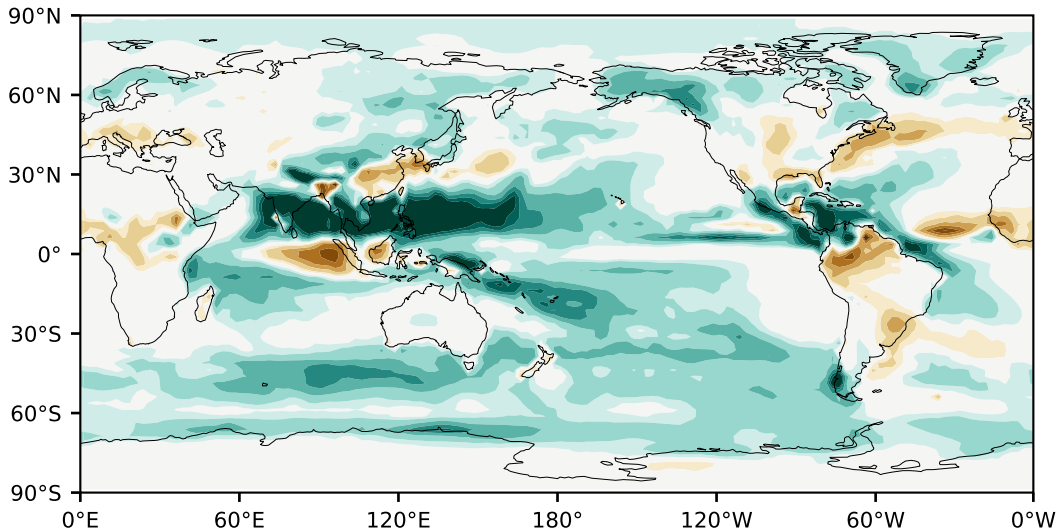

Model - Observations

Max 12.23
Mean 0.84
Min -7.34

RMSE 1.83
CORR 0.87