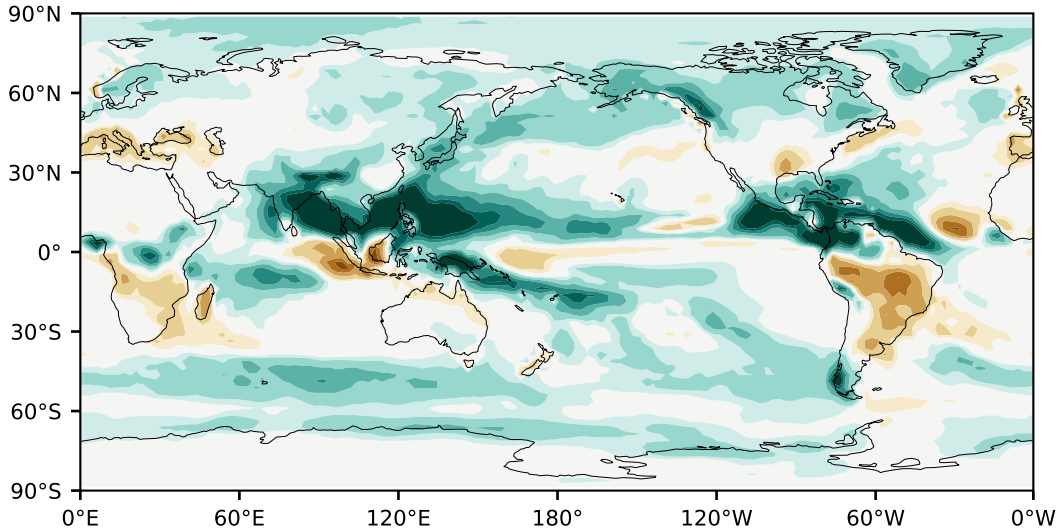

Model - Observations

Max 13.87
Mean 0.78
Min -4.49

RMSE 1.85
CORR 0.84