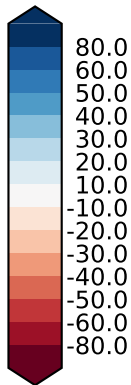

Model - Observations

Max 67.90
Mean -32.24
Min -101.56

RMSE 39.20
CORR 0.72