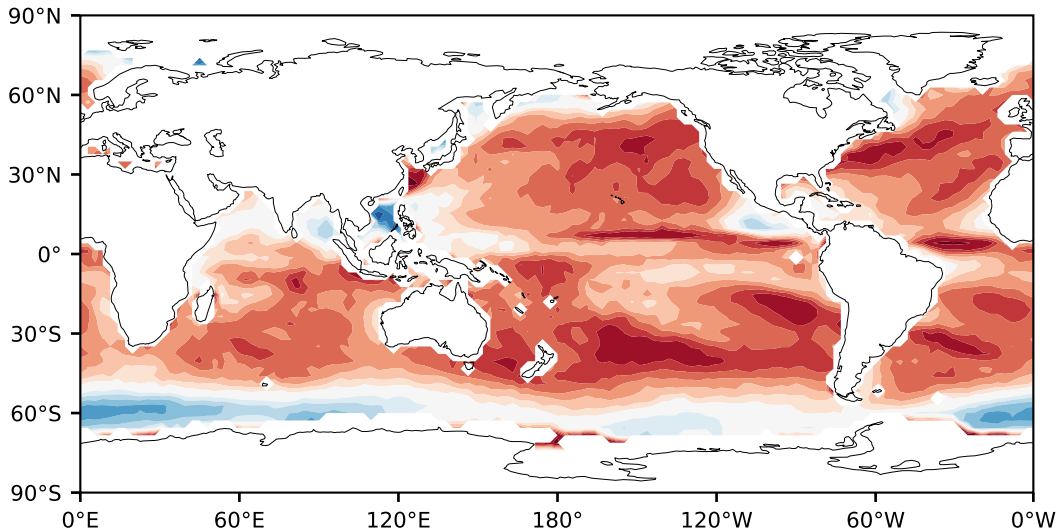

Model - Observations

Max 67.90
Mean -32.24
Min -101.56

RMSE 39.20
CORR 0.72