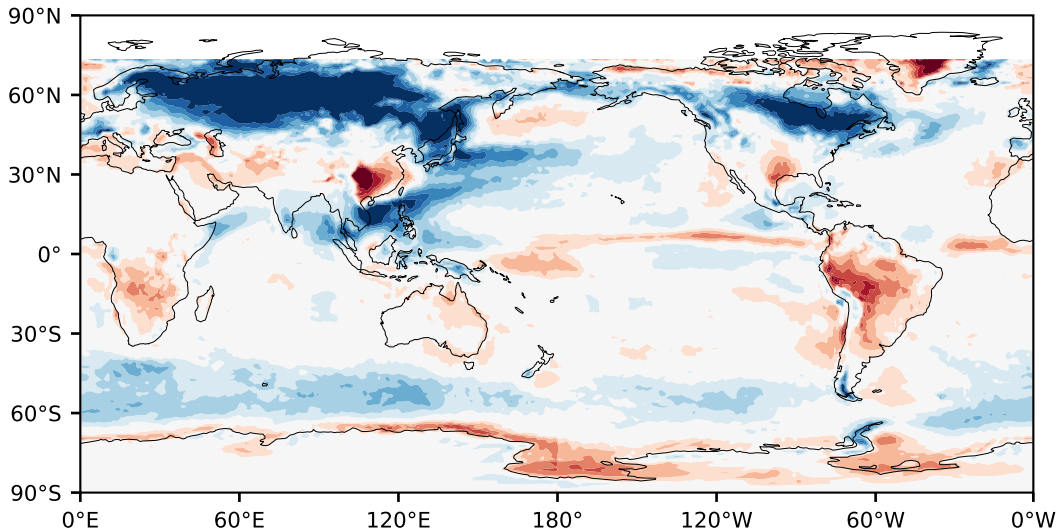

Model - Observations

Max 65.11
Mean 2.48
Min -50.99

RMSE 10.78
CORR 0.84