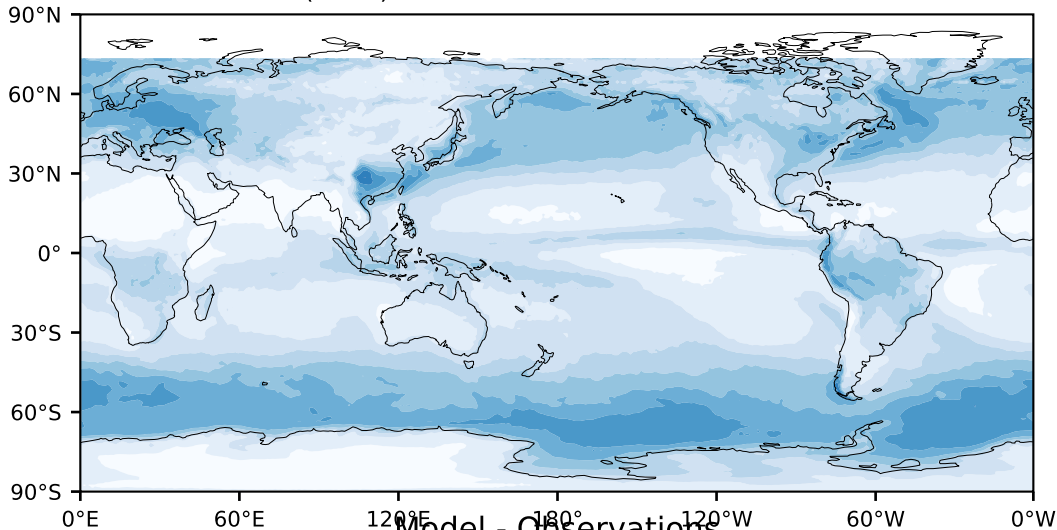

MODIS Simulator (None)

%

Max 75.63
Mean 23.93
Min 0.00

Model - Observations